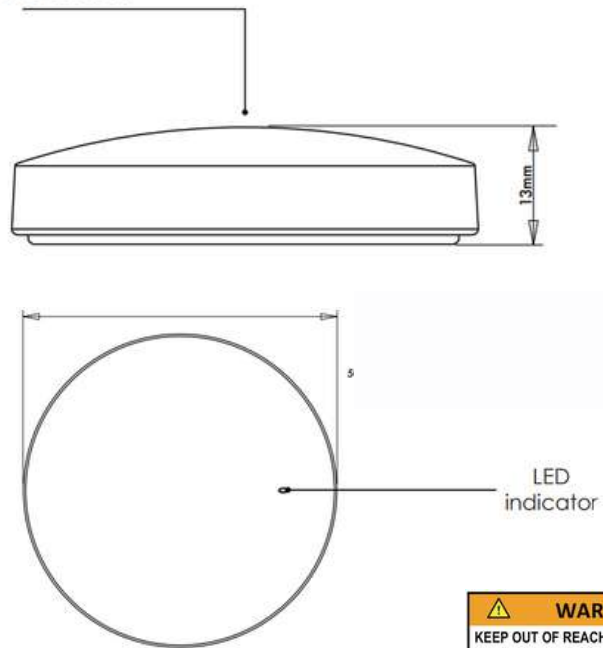

The perfect way to provide PIXIE control where running a wires is not possible and for remote control applications.

Each Multifunction remote Control Mech can be assigned a single-tap and / or double-tap function for fast access to devices, groups and scenes.

Control Button

WARNING	
KEEP OUT OF REACH OF CHILDREN Swallowing can lead to chemical burns, perforation of soft tissue, and death. Severe burns can occur within 2 hours of ingestion. Seek medical attention immediately.