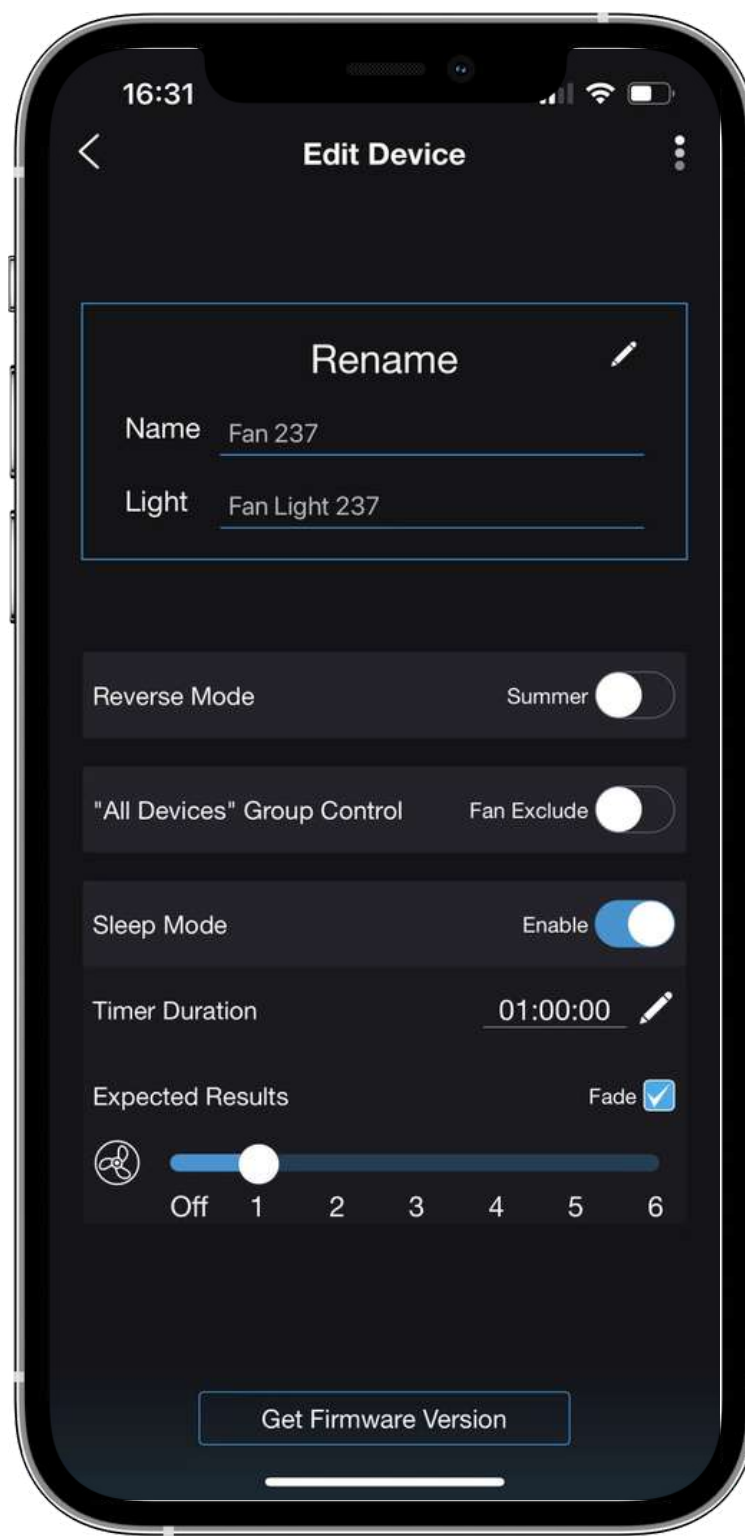

WHICH FANS ARE SUPPORTED?

DC Ceiling fans
(9 Speed Models only)

NEW IMAGE v2

- NI2101 New Image V2 White No Light
- NI2102 New Image V2 Matt Black No Light
- NI2103 New Image V2 Matt Black with Koa Blades No Light
- NIL2105 New Image V2 White with 18W CCT LED Light
- NIL2106 New Image V2 Matt Black with 18W CCT LED Light (Can be made up on Request)
- NIL2107 New Image V2 Matt Black with Koa Blades with 18W CCT LED Light

iPHONE AND ANDROID
6 SPEED & 9 SPEED

SETUP PAGE INCLUDING
REVERSE MODE & SLEEP MODE

DEVICES PAGE SHOWING 6
AND 9 SPEED FAN ICONS

- On / off - On defaults to speed 6 or 9 respectively
- 6 & 9 Speed versions depending on module used - AUTO DETECTED by PIXIE
- Light Colour and Stepped Dimming Control
- Timer Control
- Sleep Mode