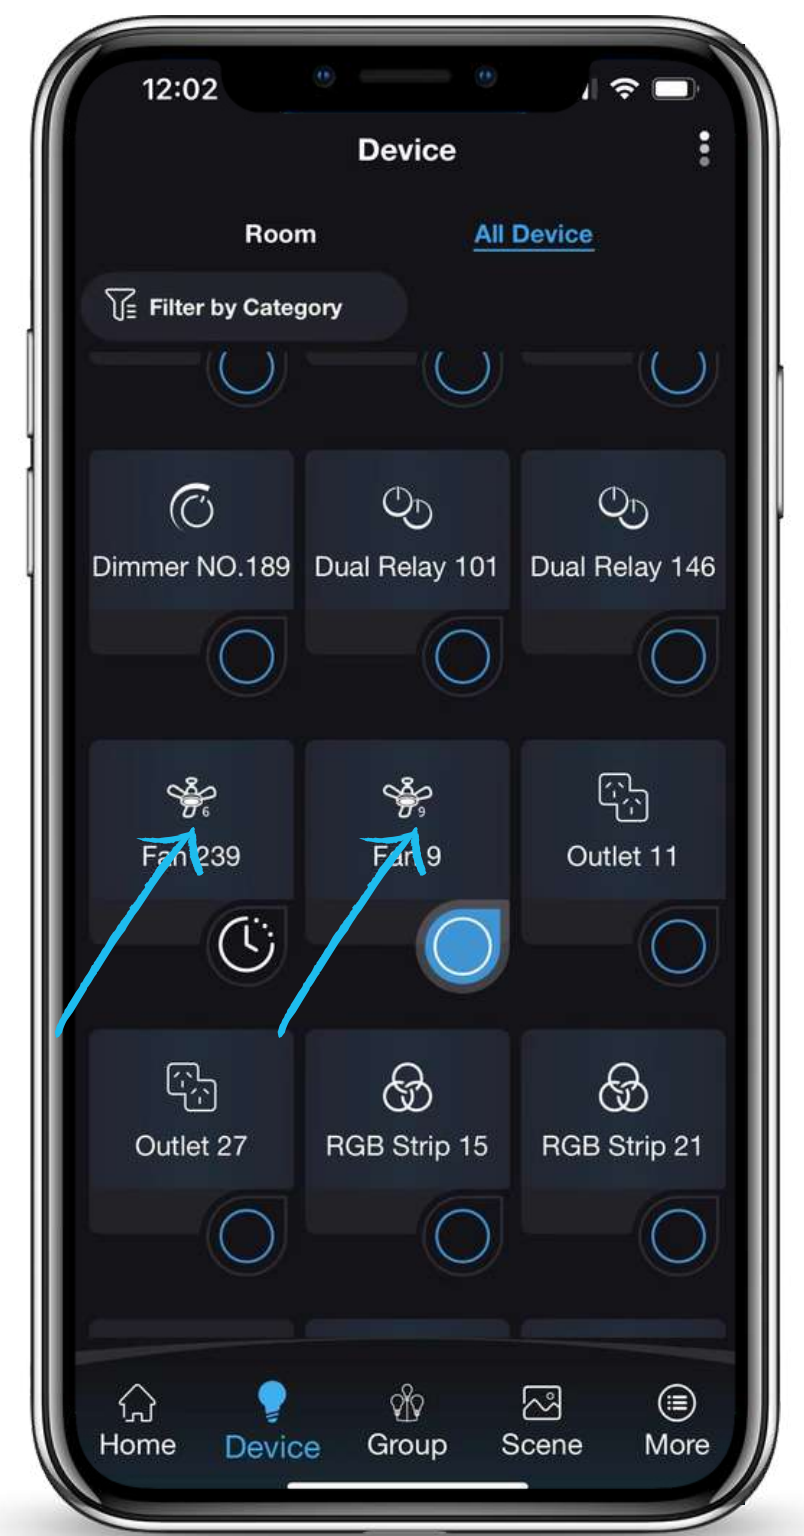

WHICH FANS ARE SUPPORTED?

DC Ceiling fans
(9 Speed Models only)

NEW IMAGE v2

- NI2101 New Image V2 White No Light
- NI2102 New Image V2 Matt Black No Light
- NI2103 New Image V2 Matt Black with Koa Blades No Light
- NIL2105 New Image V2 White with 18W CCT LED Light
- NIL2106 New Image V2 Matt Black with 18W CCT LED Light (Can be made up on Request)
- NIL2107 New Image V2 Matt Black with Koa Blades with 18W CCT LED Light

iPHONE AND ANDROID
6 SPEED & 9 SPEED

SETUP PAGE INCLUDING
REVERSE MODE & SLEEP MODE

DEVICES PAGE SHOWING 6
AND 9 SPEED FAN ICONS

- On / off - On defaults to speed 6 or 9 respectively
- 6 & 9 Speed versions depending on module used - AUTO DETECTED by PIXIE
- Light Colour and Stepped Dimming Control
- Timer Control
- Sleep Mode

SUPPORTED DEVICES & INTERFACES

Animated icon adjusts to selected speed

HORIZONTAL MODE ONLY AVAILABLE FOR IPAD
(NO ANDROID LANDSCAPE VERSION AVAILABLE)

PIXIE TOUCH PANEL
STP54BTAS

PIXIE SUPPORT RESOURCES

PIXIE 1800 TOLL Free Support