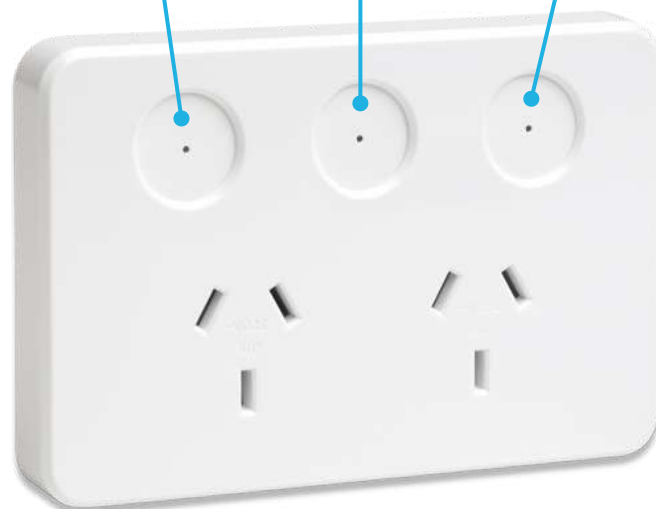

The MIGHTY Middle Multipurpose Button.

The middle button puts control of every PIXIE controlled device, group and scene right where you are. And if you change your mind, simply change what's under control to suit your needs using the PIXIE Apps.

Safety & Power front of mind. Lock-out manual operation with child-lock functionality and keep track of power consumption for each socket.

Individual control and scheduling. Each socket can be controlled separately, manually and from the PIXIE apps with 24hr 7 day scheduling built-in to each too.