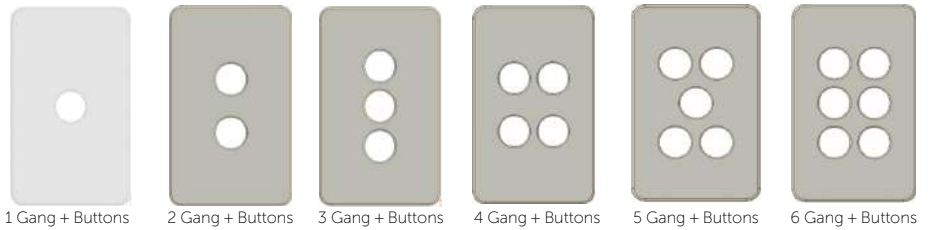

Ambience and Ambience XL Faceplates

Colour / Size

Gloss White	SWAC1GW	SWAC2GW	SWAC3GW	SWAC4GW	SWAC5GW	SWAC6GW
Semi Gloss Black	SWAC1SGB	SWAC2SGB	SWAC3SGB	SWAC4SGB	SWAC5SGB	SWAC6SGB
Semi Gloss Gray	SWAC1SGG	SWAC2SGG	SWAC3SGG	SWAC4SGG	SWAC5SGG	SWAC6SGG
Atomic White XL	SWALC1GW	SWALC2GW	SWALC3GW	SWALC4GW	SWALC5GW	SWALC6GW