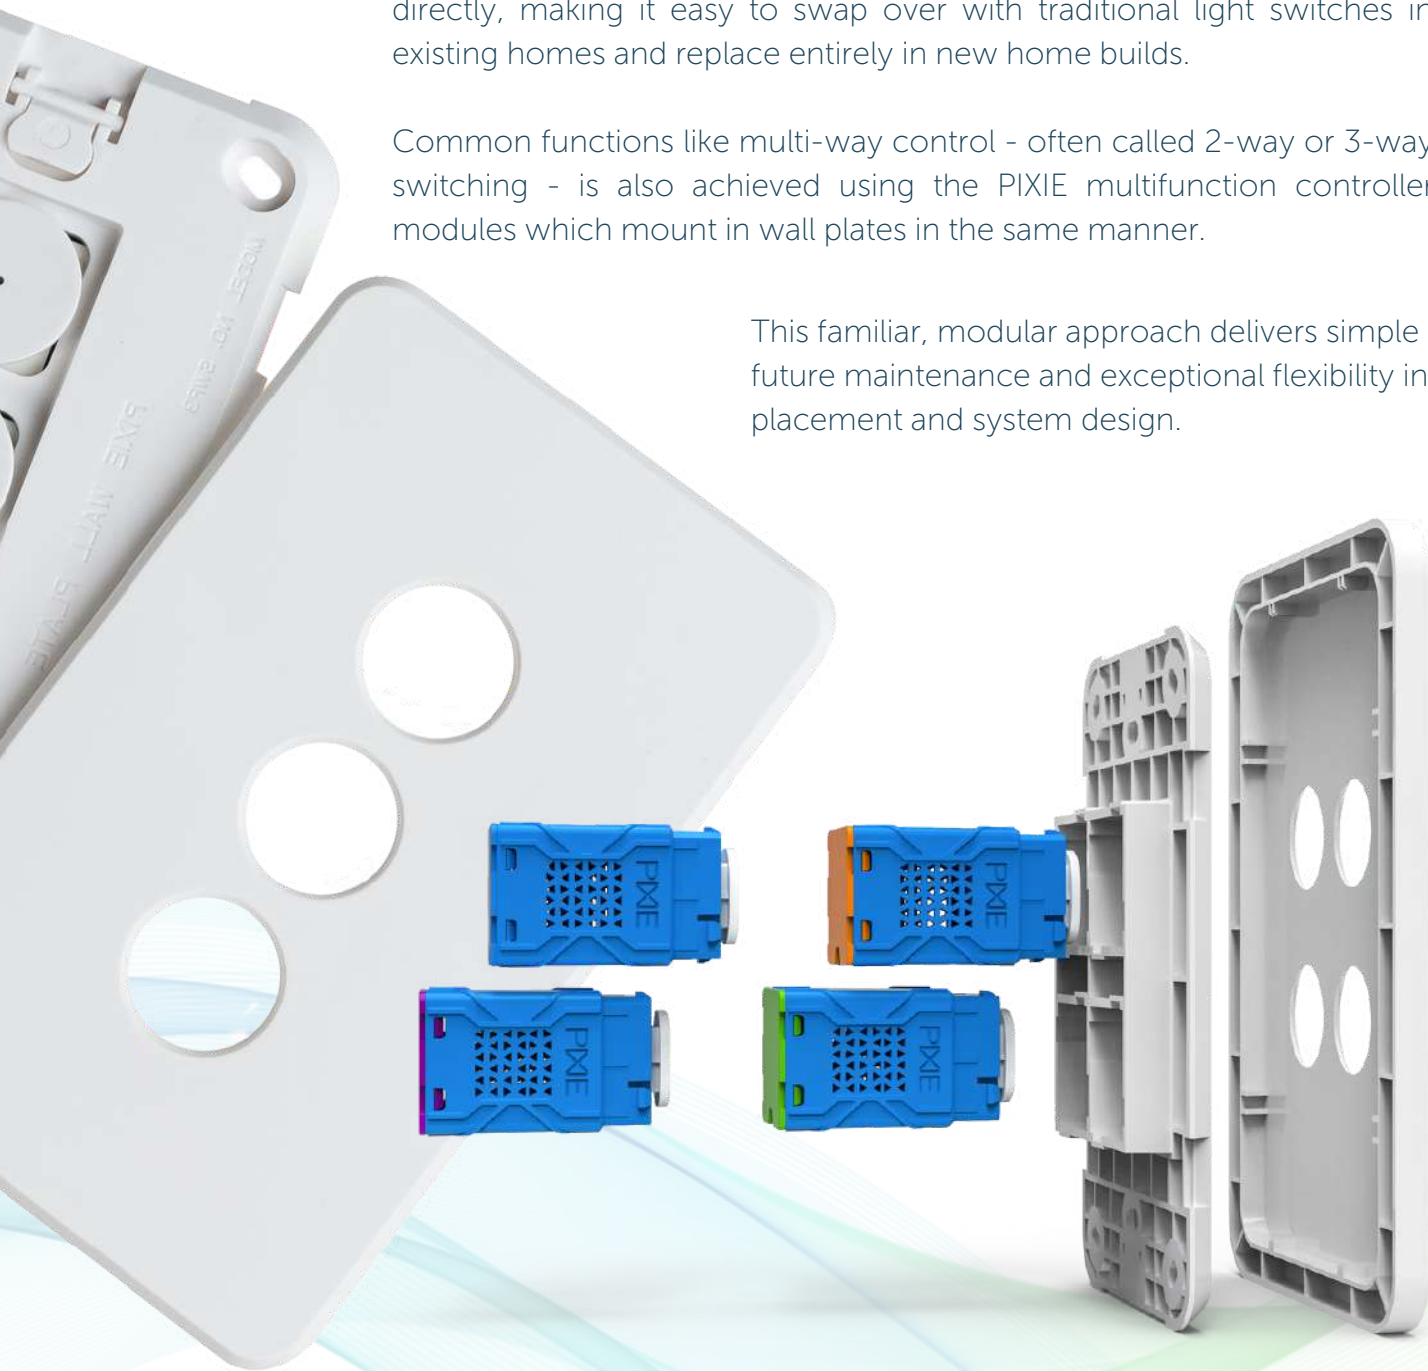

Mix and match dimmers, switches, timers and scene controllers from 1-gang to 6-gang layouts with the look and feel ideal for you and your home.

The Simplicity of Click. Clack. Snap.

Click the Ambience button-caps onto PIXIE smart modules.
Clack the PIXIE smart modules into the Ambience Wallplate.
Snap on the Ambience Faceplate to match decor and design

PIXIE Ambience Wallplates come in 1 to 6 gang configurations and accept both PIXIE Ambience and Ambience XL Faceplates and buttons.

Control Everything from Anywhere

PIXIE smart modules control the connected lighting and other loads directly, making it easy to swap over with traditional light switches in existing homes and replace entirely in new home builds.

Common functions like multi-way control - often called 2-way or 3-way switching - is also achieved using the PIXIE multifunction controller modules which mount in wall plates in the same manner.

This familiar, modular approach delivers simple future maintenance and exceptional flexibility in placement and system design.