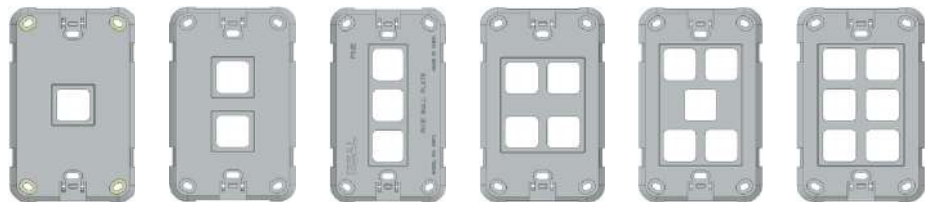

Wallplate Options

Wallplate only 1 Gang part#: SWP1
Wallplate only 2 Gang part#: SWP2
Wallplate only 3 Gang part#: SWP3
Wallplate only 4 Gang part#: SWP4
Wallplate only 5 Gang part#: SWP5
Wallplate only 6 Gang part#: SWP6

Wallplates compatible with PIXIE Ambience and Ambience XL faceplates

PIXIE Smart Double Power Point (SPO23/BTAM) Cover Options

Ambience Style	Cover Type 2	Cover Type 3	Cover Type 4
Gloss White SPO23/BTP Standard model	SPO23/CW/BTP	SPO23/IW/BTP	SPO23/EW/BTP
Matt Black SPO23AB/BTP	Classic Style	Modern Style	Circular Style
Matt Grey SPO23AG/BTP			

TOLL FREE Support: 1800 256 843

PIXIE