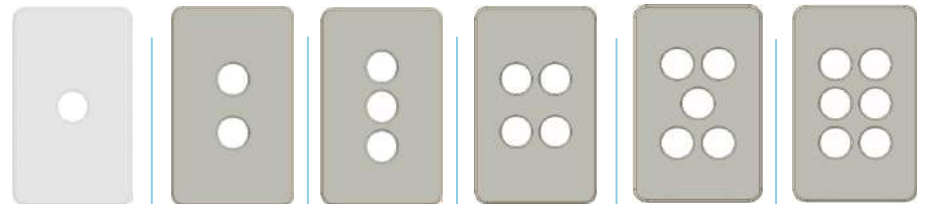

Features

- Easy to install wall plates, with 1,2,3,4,5 or 6 gang configurations
- Stylish face plates to suit the various wall plate combinations, with a choice of white, black or grey colours, complete with a set of switch-caps.
- For flexibility wall plates are ordered separately to the face plates
- Durable polycarbonate construction, low profile design
- Wall plates are designed ever-so-slightly larger to fully cover the wall cavity better
- Insulated screw caps for combination flat/Philips head screws
- Compatible with all PIXIE G2 and G3 smart modules

Ambience Range

Gloss White

Semi Gloss Gray

Semi Gloss Black

Faceplate Options and Part Numbers

1 Gang + Buttons 2 Gang + Buttons 3 Gang + Buttons 4 Gang + Buttons 5 Gang + Buttons 6 Gang + Buttons

SWAC1GW	SWAC2GW	SWAC3GW	SWAC4GW	SWAC5GW	SWAC6GW
SWAC1SGB	SWAC2SGB	SWAC3SGB	SWAC4SGB	SWAC5SGB	SWAC6SGB
SWAC1SGG	SWAC2SGG	SWAC3SGG	SWAC4SGG	SWAC5SGG	SWAC6SGG

Wallplate Options and Part Numbers

Wallplate only 1 Gang part#: SWP1 Wallplate only 2 Gang part#: SWP2 Wallplate only 3 Gang part#: SWP3 Wallplate only 4 Gang part#: SWP4 Wallplate only 5 Gang part#: SWP5 Wallplate only 6 Gang part#: SWP6