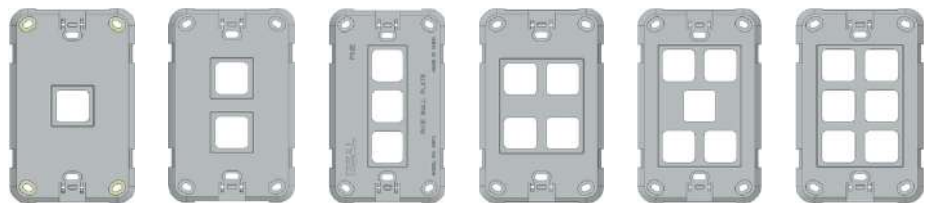

Features

- Easy to install wall plates, with 1,2,3,4,5 or 6 gang configurations
- Stylish face plates to suit the various wall plate combinations, with a choice of white, black or grey colours, complete with a set of switch-caps.
- For flexibility wall plates are ordered separately to the face plates
- Durable polycarbonate construction, low profile design
- Wall plates are designed ever-so-slightly larger to fully cover the wall cavity better
- Insulated screw caps for combination flat/Philips head screws
- Compatible with all PIXIE G2 and G3 smart modules

Ambience Range

Gloss White

Semi Gloss Gray

Semi Gloss Black

Faceplate Options and Part Numbers

1 Gang + Buttons 2 Gang + Buttons 3 Gang + Buttons 4 Gang + Buttons 5 Gang + Buttons 6 Gang + Buttons

SWAC1GW	SWAC2GW	SWAC3GW	SWAC4GW	SWAC5GW	SWAC6GW
SWAC1SGB	SWAC2SGB	SWAC3SGB	SWAC4SGB	SWAC5SGB	SWAC6SGB
SWAC1SGG	SWAC2SGG	SWAC3SGG	SWAC4SGG	SWAC5SGG	SWAC6SGG

Wallplate Options and Part Numbers

Wallplate only 1 Gang part#: SWP1 Wallplate only 2 Gang part#: SWP2 Wallplate only 3 Gang part#: SWP3 Wallplate only 4 Gang part#: SWP4 Wallplate only 5 Gang part#: SWP5 Wallplate only 6 Gang part#: SWP6