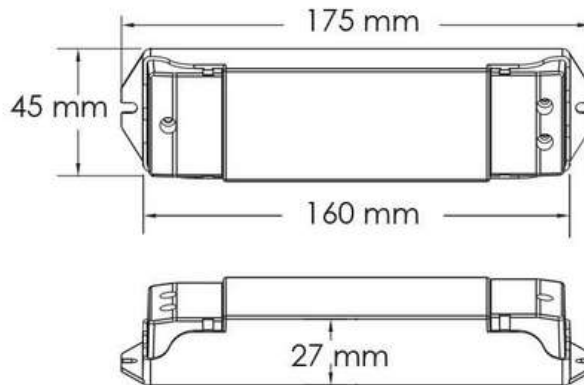

Electrical

Input	12 - 24V
Min/ Max loads*	12V: 0/214W, 24V: 0/423W
Operating ambient min/max (°C)	-10 to 45°
Typical wireless range	15 metres typical indoors **
IP Rating	IP20

** Depending on building materials and construction.

Power supply pictured to be purchased separately as needed to match the connected LED strip load and length.

Dimensions

PIXIE fits in

PIXIE fits in to a huge range of Australian wall plates

SCAN ME

SCAN ME