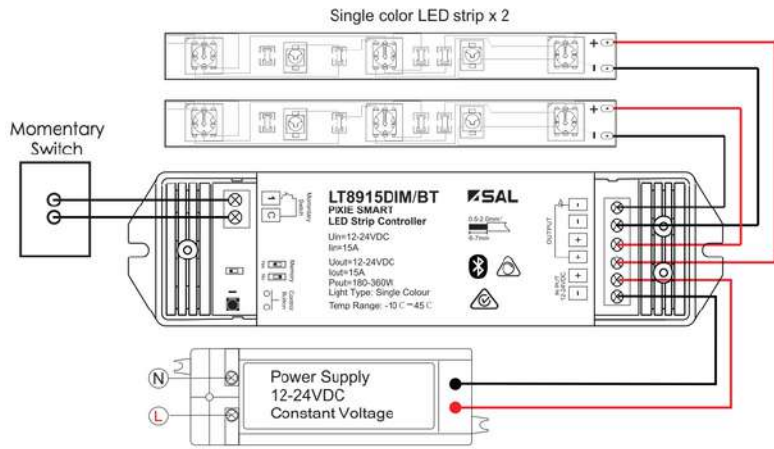

Electrical

Input	12 - 24V
Min/ Max loads*	12V: 0/214W, 24V: 0/423W
Operating ambient min/max (°C)	-10 to 45°
Typical wireless range	15 metres typical indoors **
IP Rating	IP20

** Depending on building materials and construction.

PIXIE Smart LED Controller

#LT8915DIMBT

Related products

PIXIE Multifunction
#SMFBTAS

PIXIE Smart RGB LED Controller
#LT8915RGBBT

PIXIE Smart Dimmer
#SDD300BTAM

PIXIE 600W Switch
#SWL600BTAM

Wiring Diagram

Power supply pictured to be purchased separately as needed to match the connected LED strip load and length.

Dimensions

PIXIE fits in

PIXIE fits in to a huge range of Australian wall plates

SCAN ME

SCAN ME